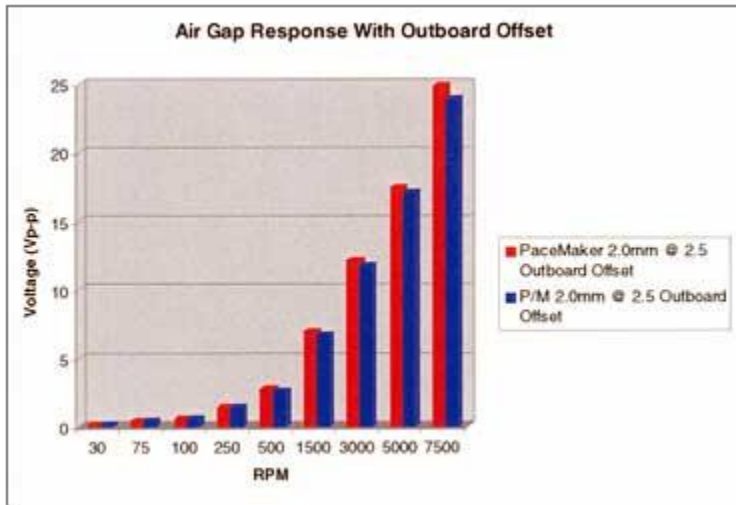

PaceMaker™ Air Gap Performance

Load

Resistance 20 kΩ

Capacitance 1000 pF

PaceMaker™ Air Gap Performance High RPM

PaceMaker™ Air Gap Performance Low RPM