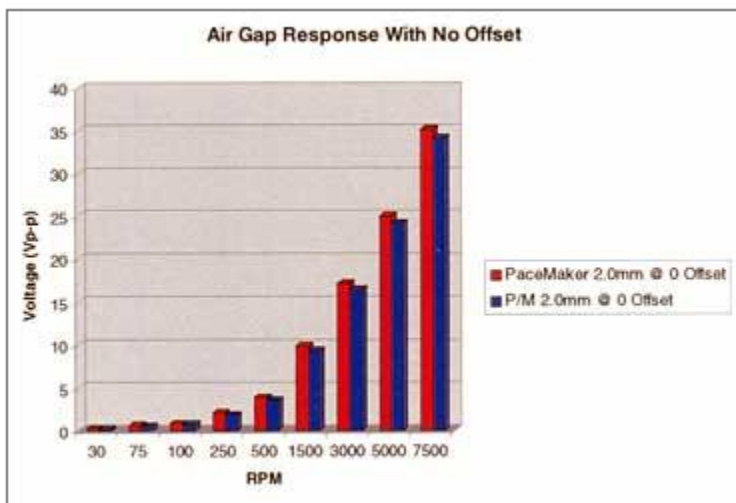

PaceMaker™ Air Gap Performance

Load

Resistance 20 kΩ

Capacitance 1000 pF

PaceMaker™ Air Gap Performance High RPM

PaceMaker™ Air Gap Performance Low RPM