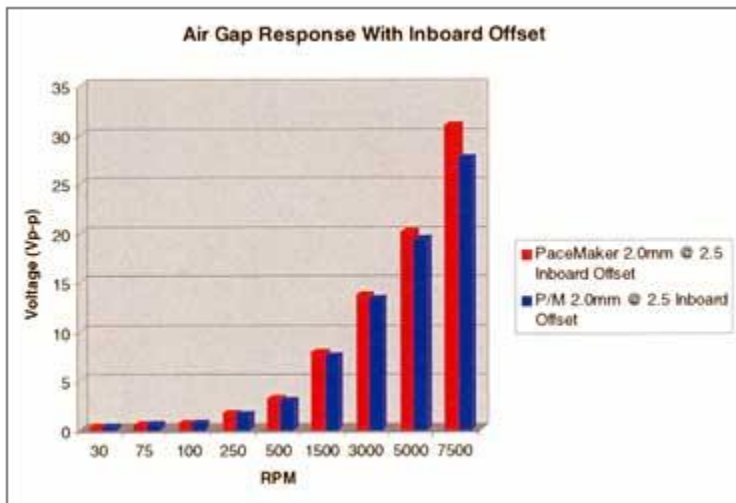

PaceMaker™ Air Gap Performance

Load

Resistance 20 kΩ

Capacitance 1000 pF

PaceMaker™ Air Gap Performance High RPM

PaceMaker™ Air Gap Performance Low RPM